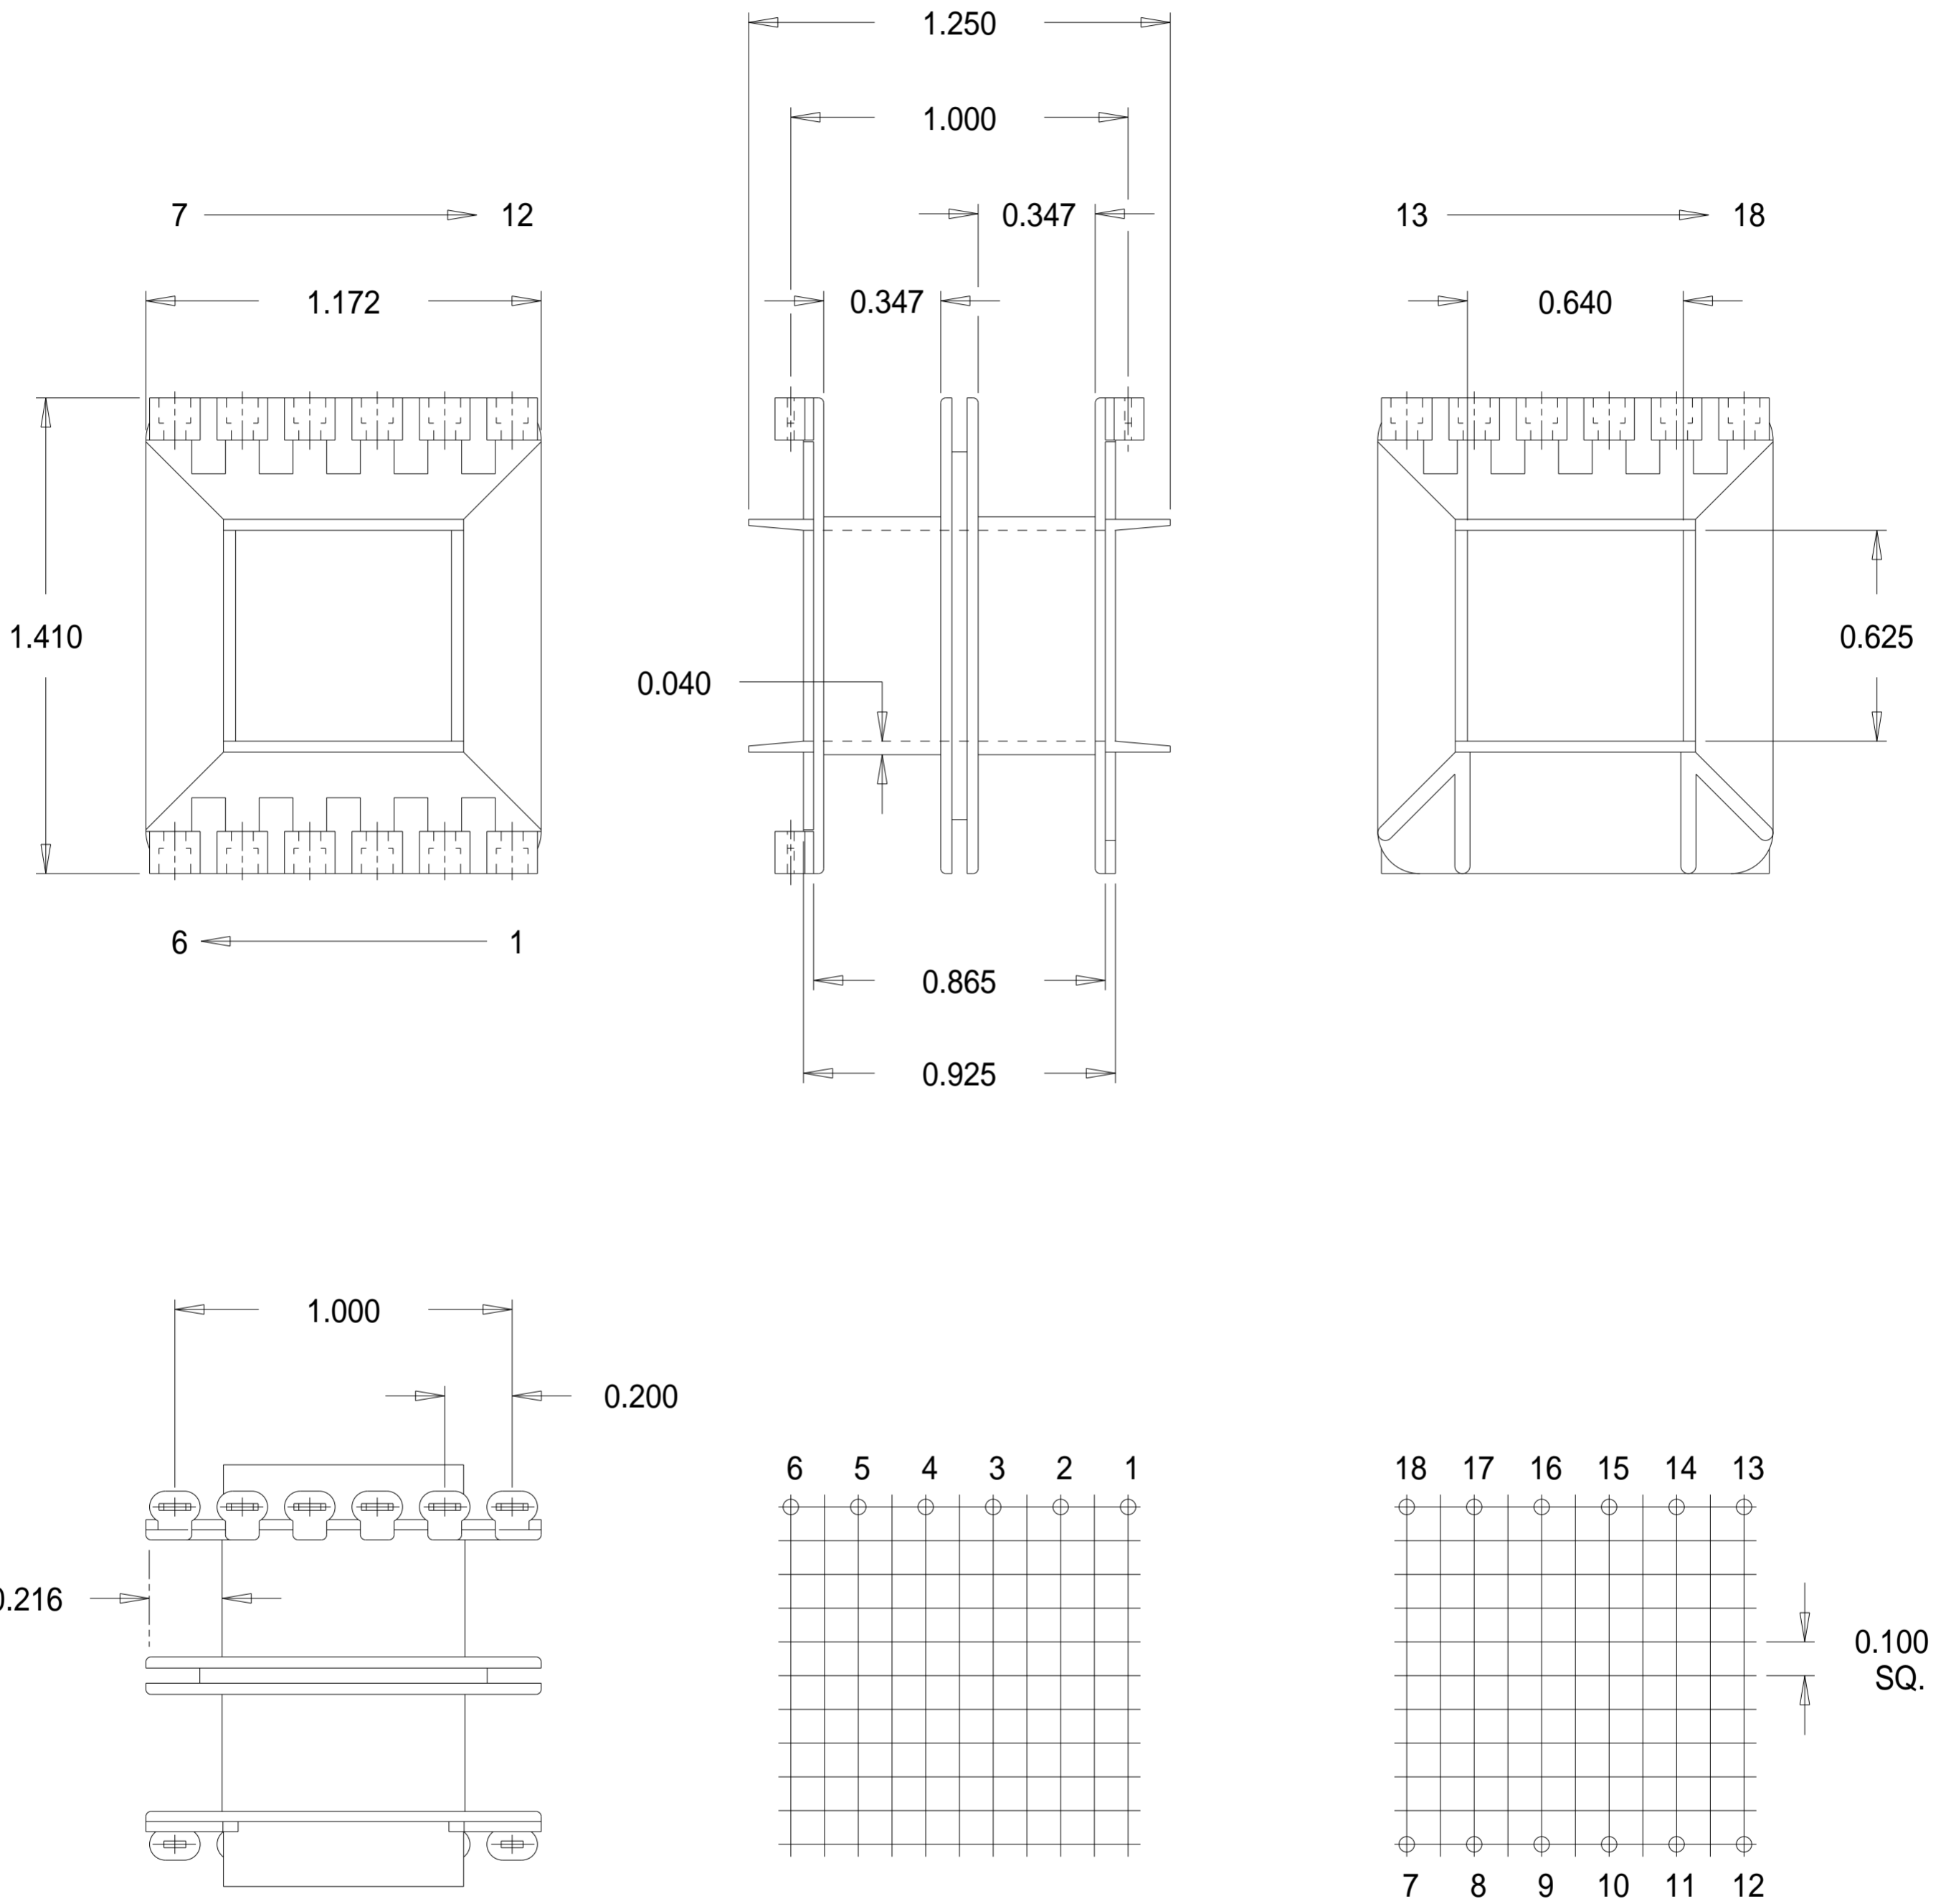

Part No. S01000

145 x 5/8" Shrouded Double Section

'S' Range Bobbin

Dimensions in inches.